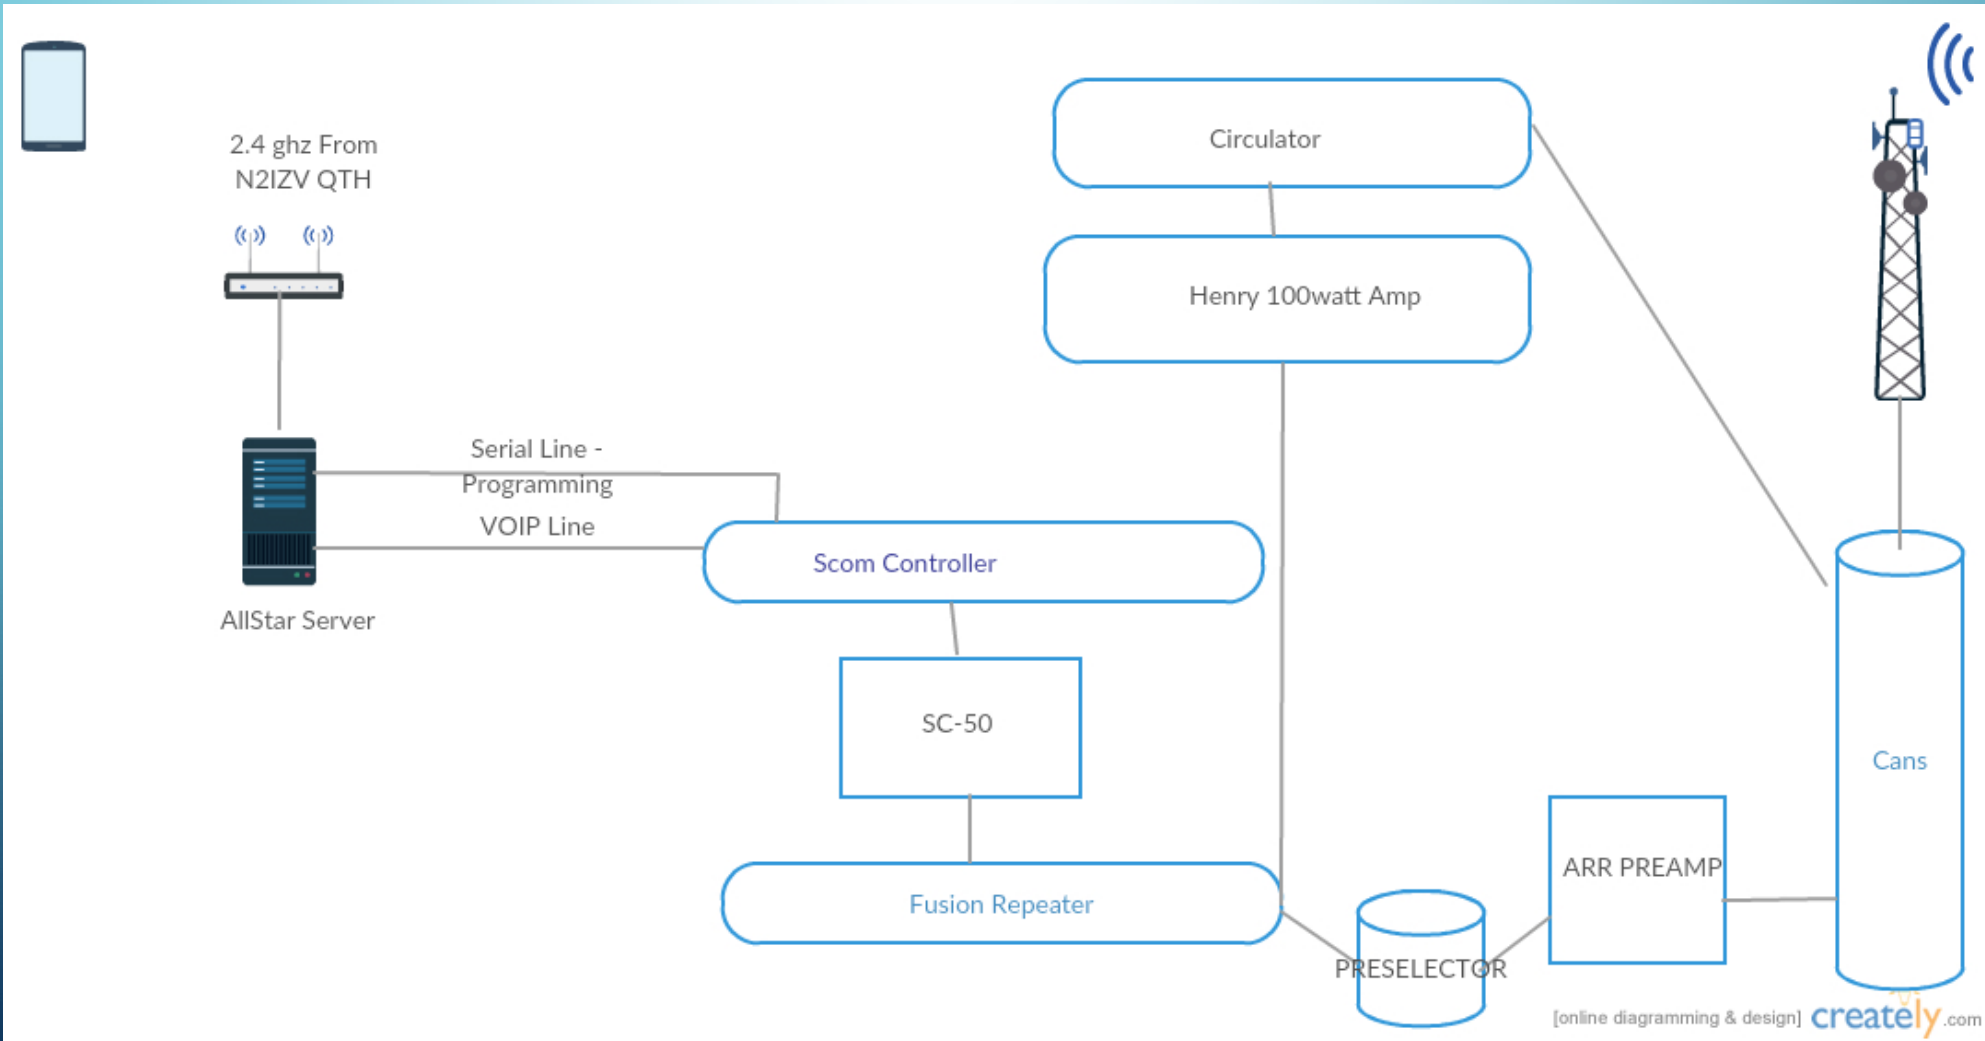

146.745-SYSTEM LAYOUT

(CREDIT:N2MKT)