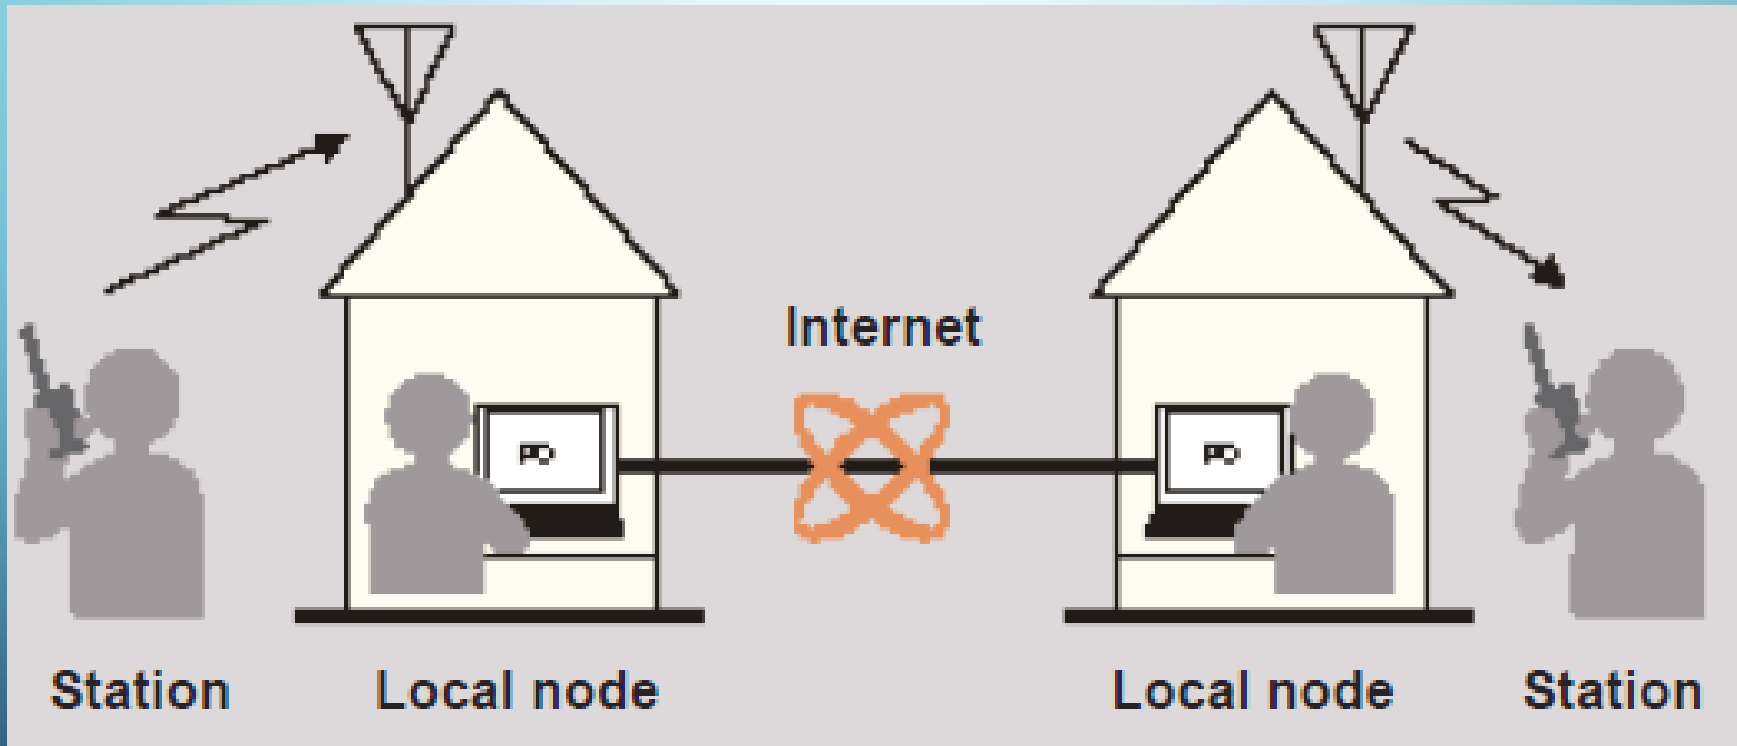

ALLSTAR CONNECTION